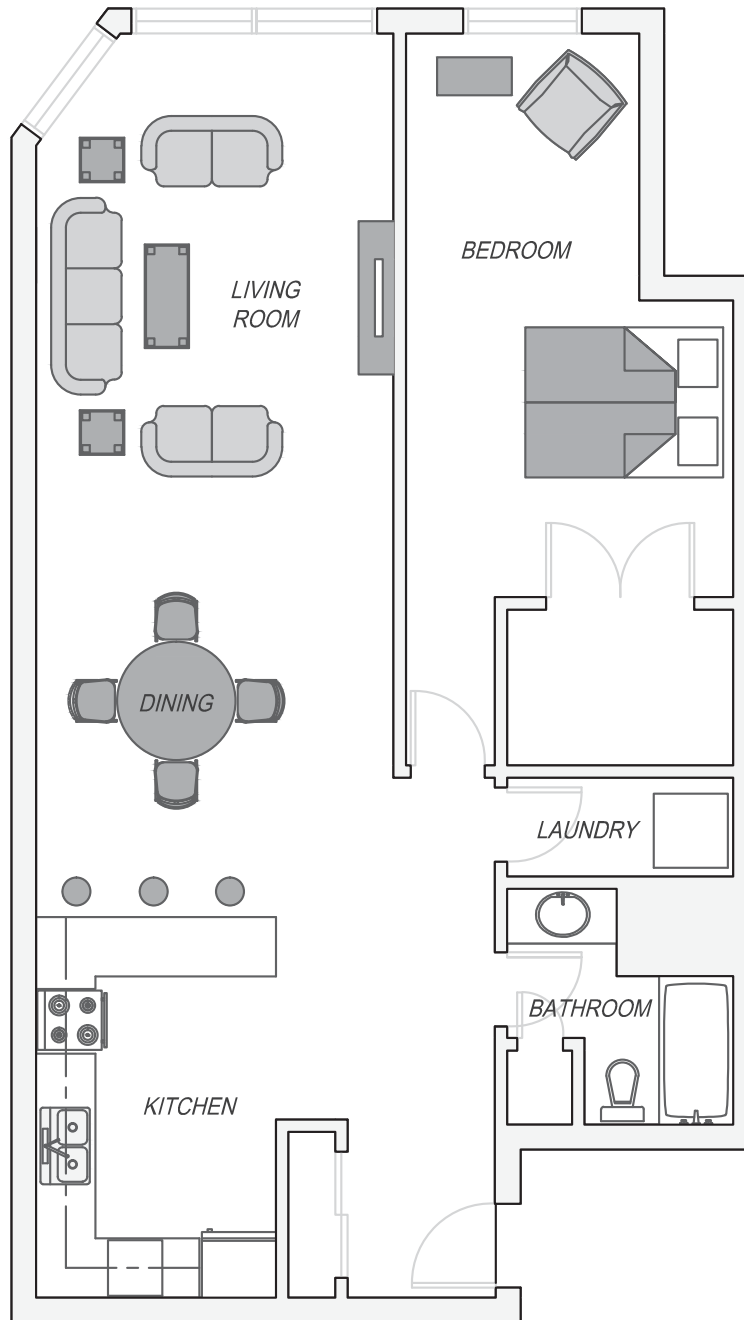

# The Carden

**891** sq ft

55 Yarmouth Street

All room measurements are preliminary based on current building concept and unit configurations and are subject to change.