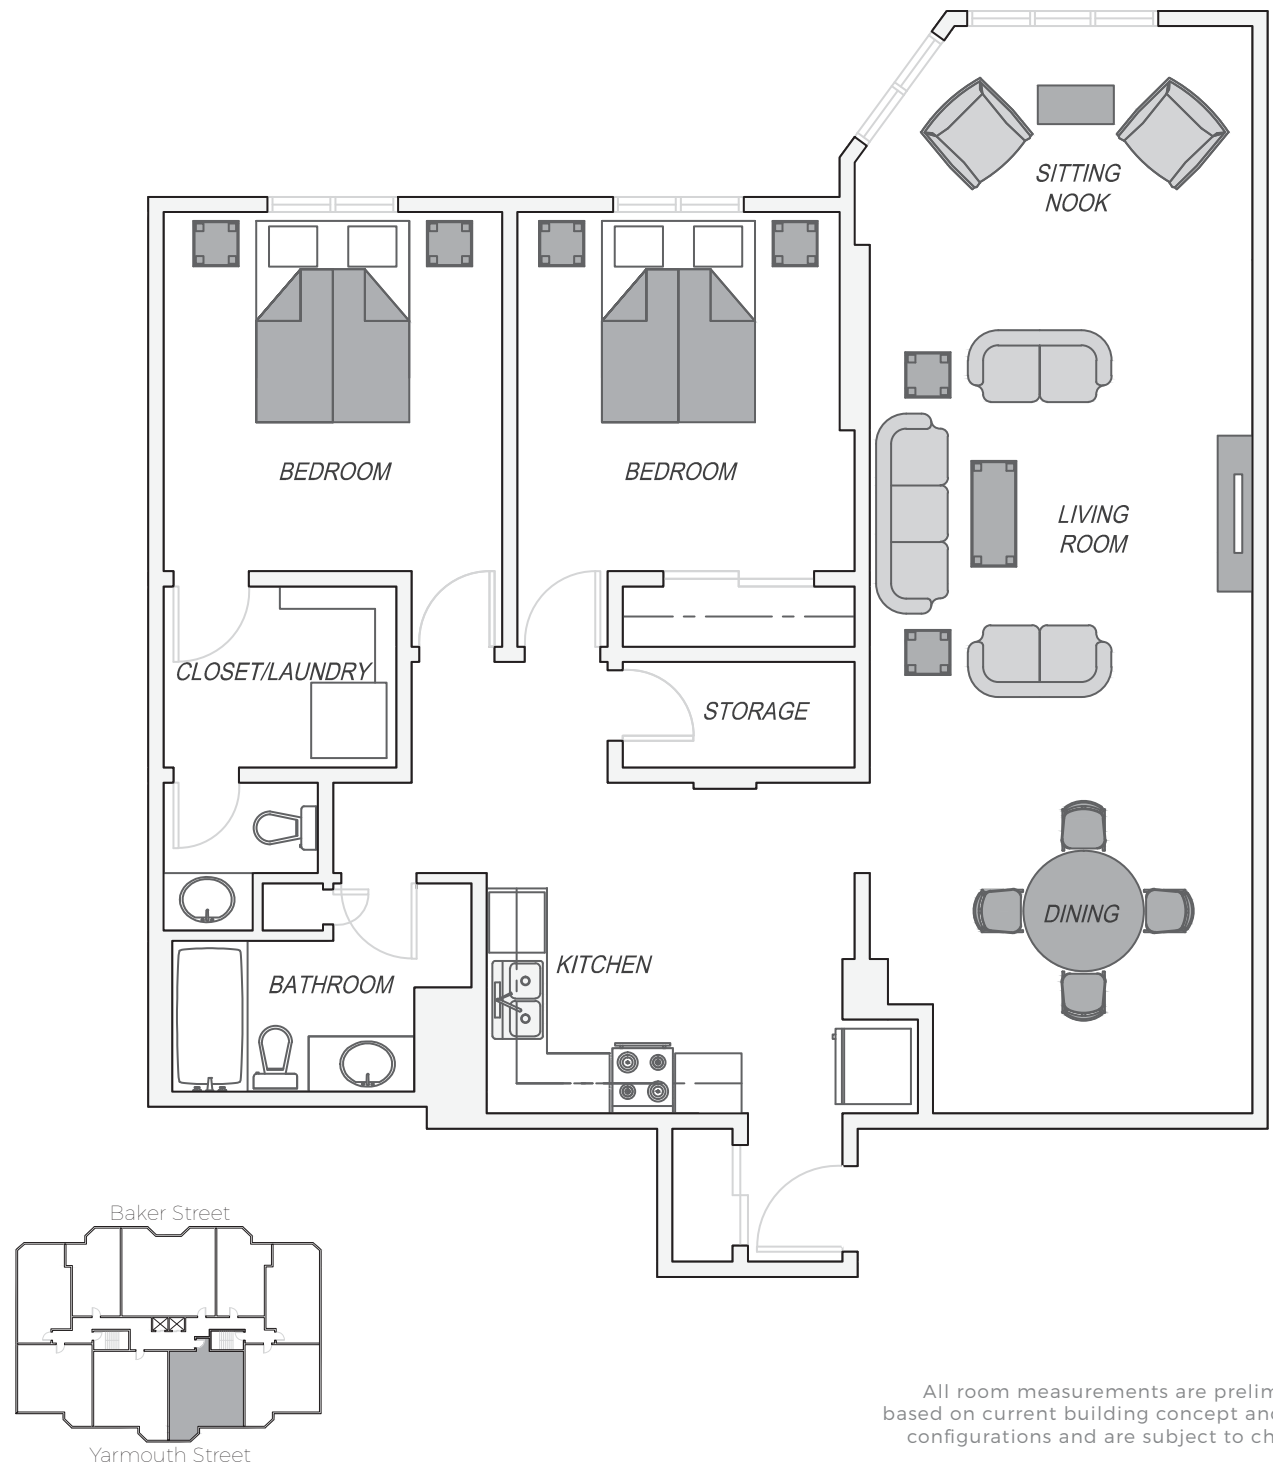

# The Douglas

**1157** sq ft

55 Yarmouth Street

All room measurements are preliminary based on current building concept and unit configurations and are subject to change.