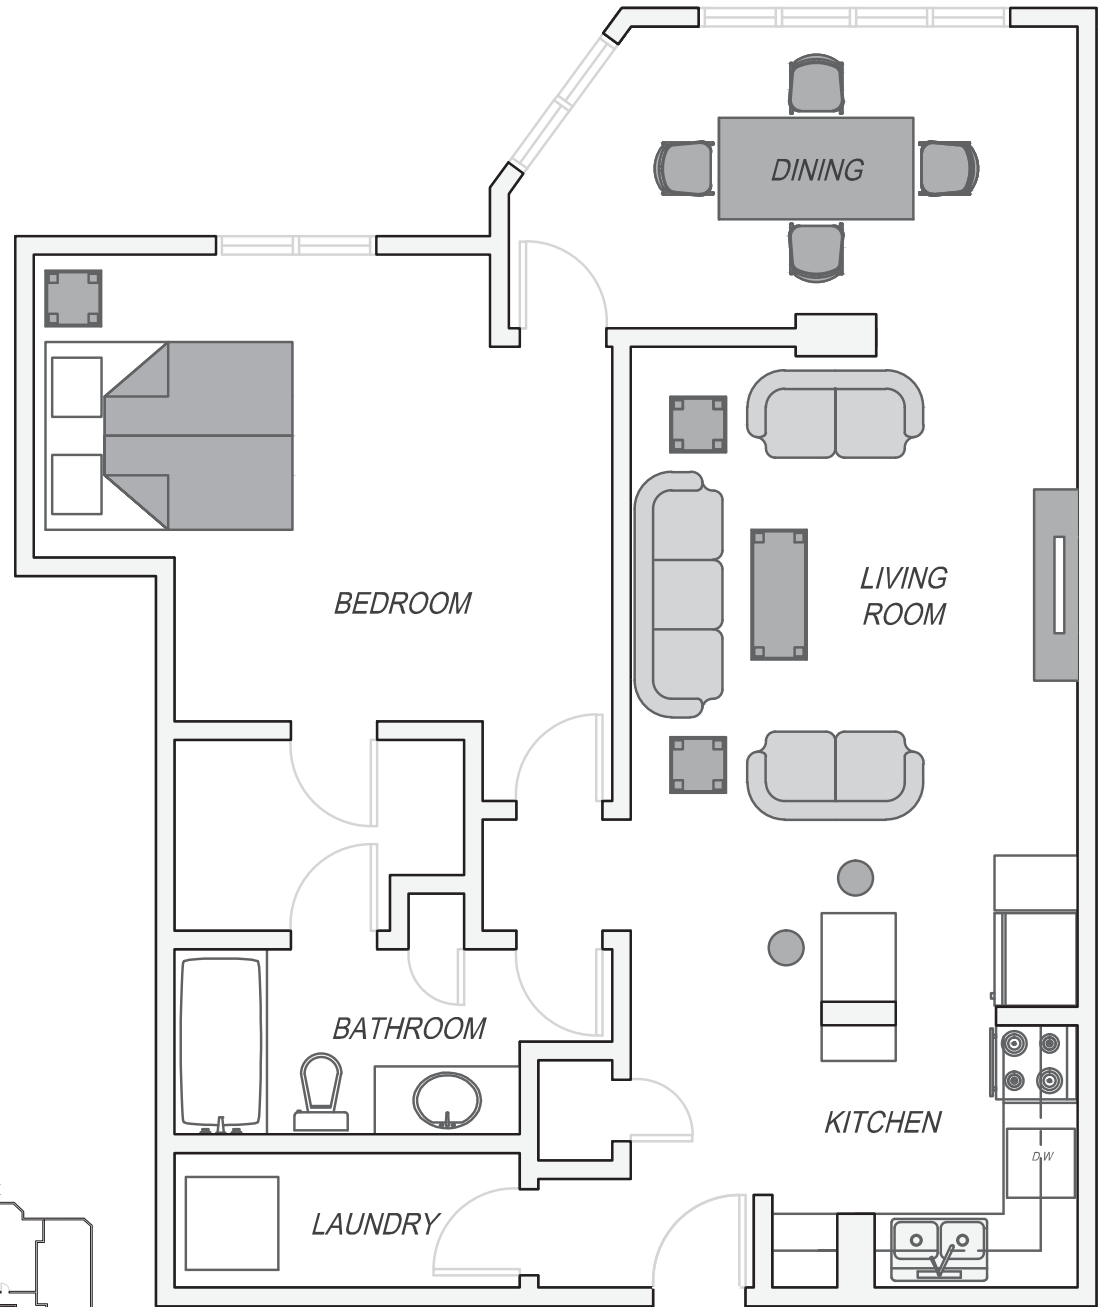

The Dublin

835 sq ft

55 Yarmouth Street

All room measurements are preliminary based on current building concept and unit configurations and are subject to change.