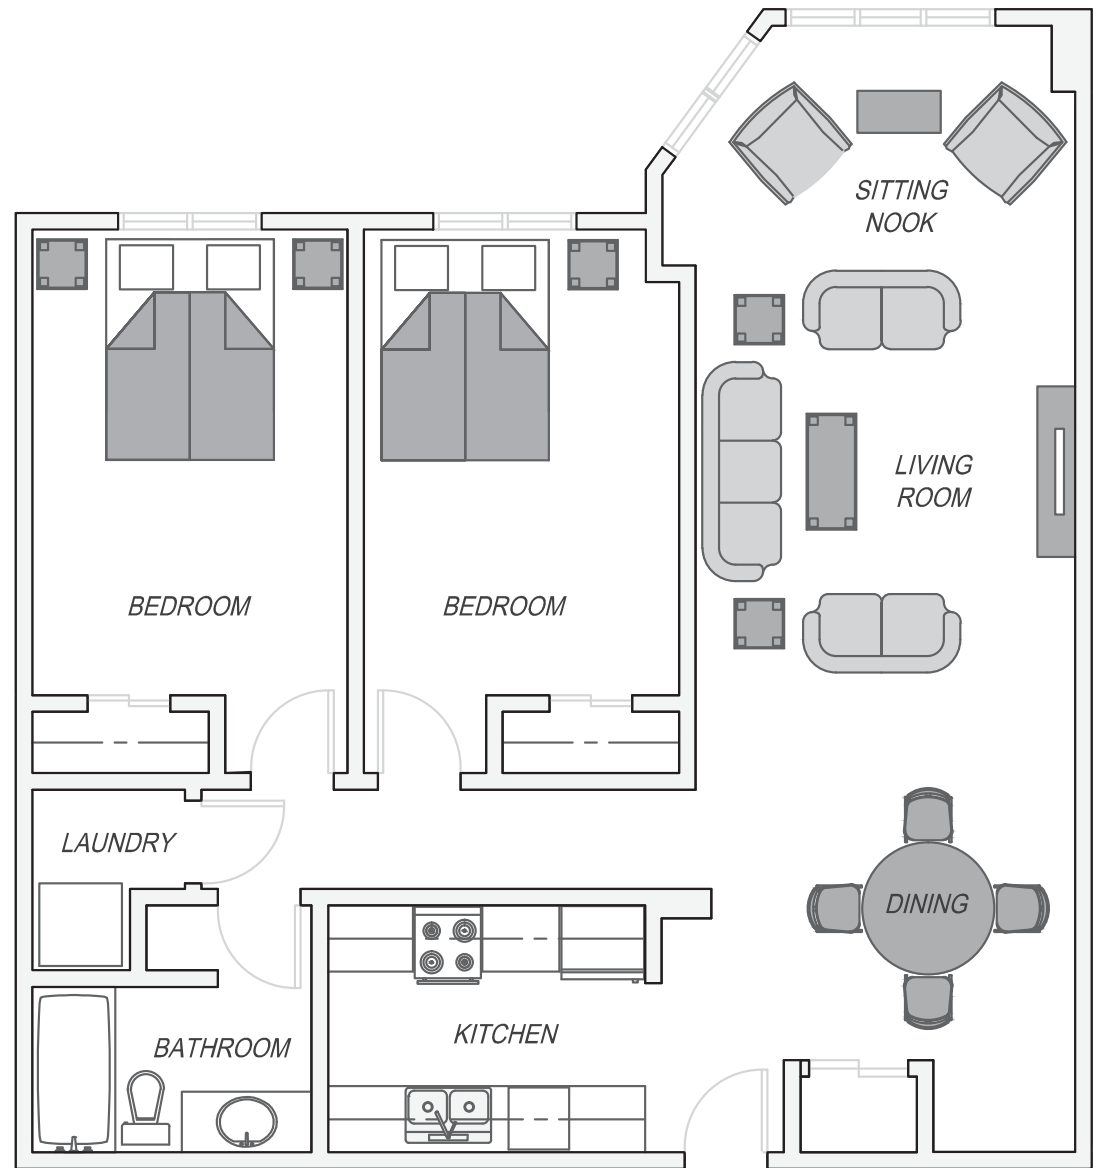

The Woolwich

995 sq ft

55 Yarmouth Street

All room measurements are preliminary based on current building concept and unit configurations and are subject to change.