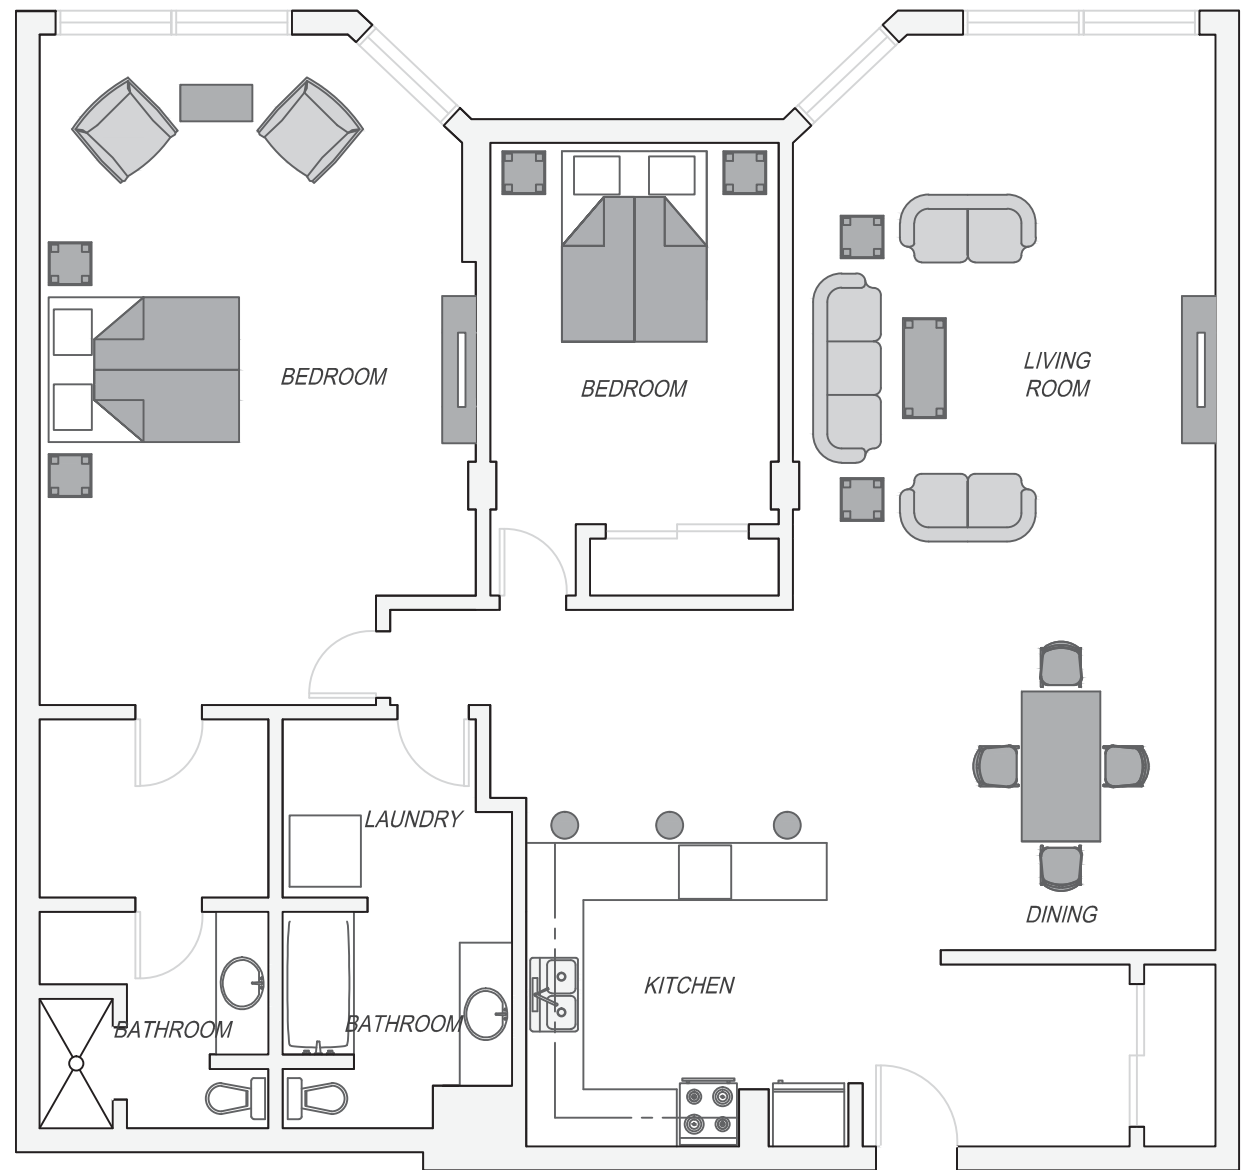

The Essex

1409 sq ft
55 Yarmouth Street

All room measurements are preliminary based on current building concept and unit configurations and are subject to change.