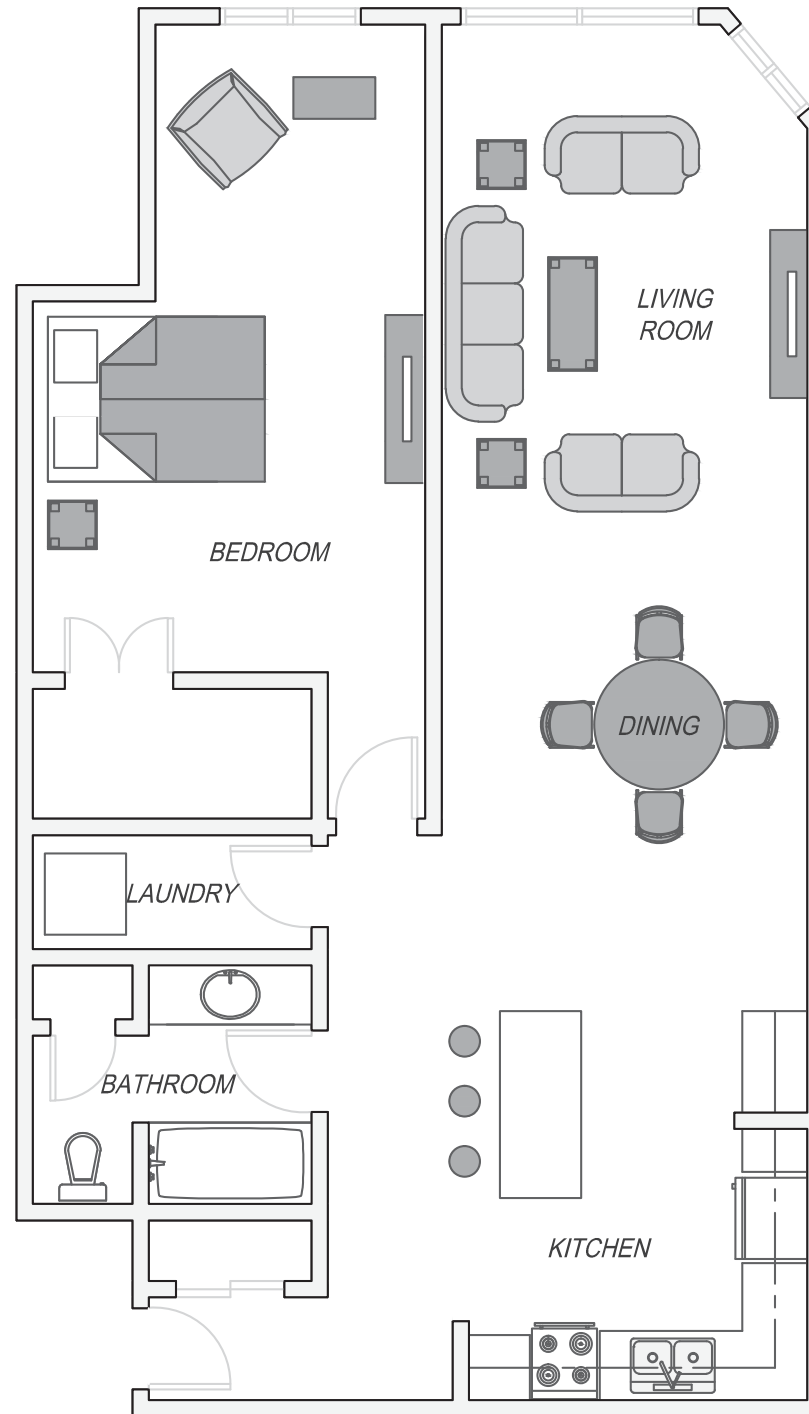

# The Wellington

**930 sq ft**

55 Yarmouth Street

All room measurements are preliminary based on current building concept and unit configurations and are subject to change.