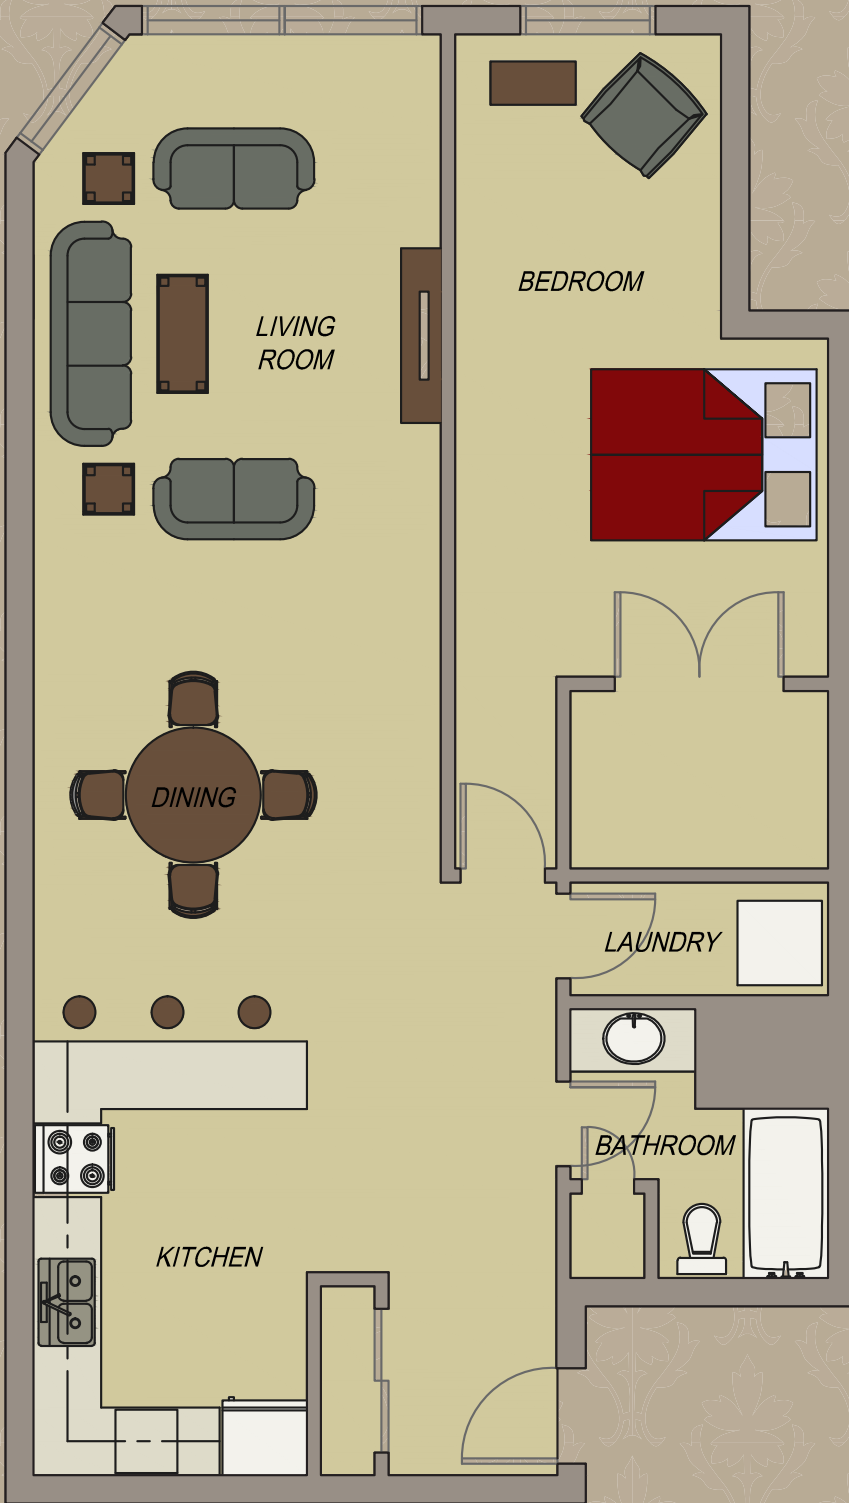

# THE CARDEN

Total Area: 891 sq. ft.  
1 Bedroom, 1 Bath

All areas and stated room dimensions are approximate. Actual living area may vary from the stated floor plan.

*Wyndamere Place*

[www.wyndamereplace.ca](http://www.wyndamereplace.ca)