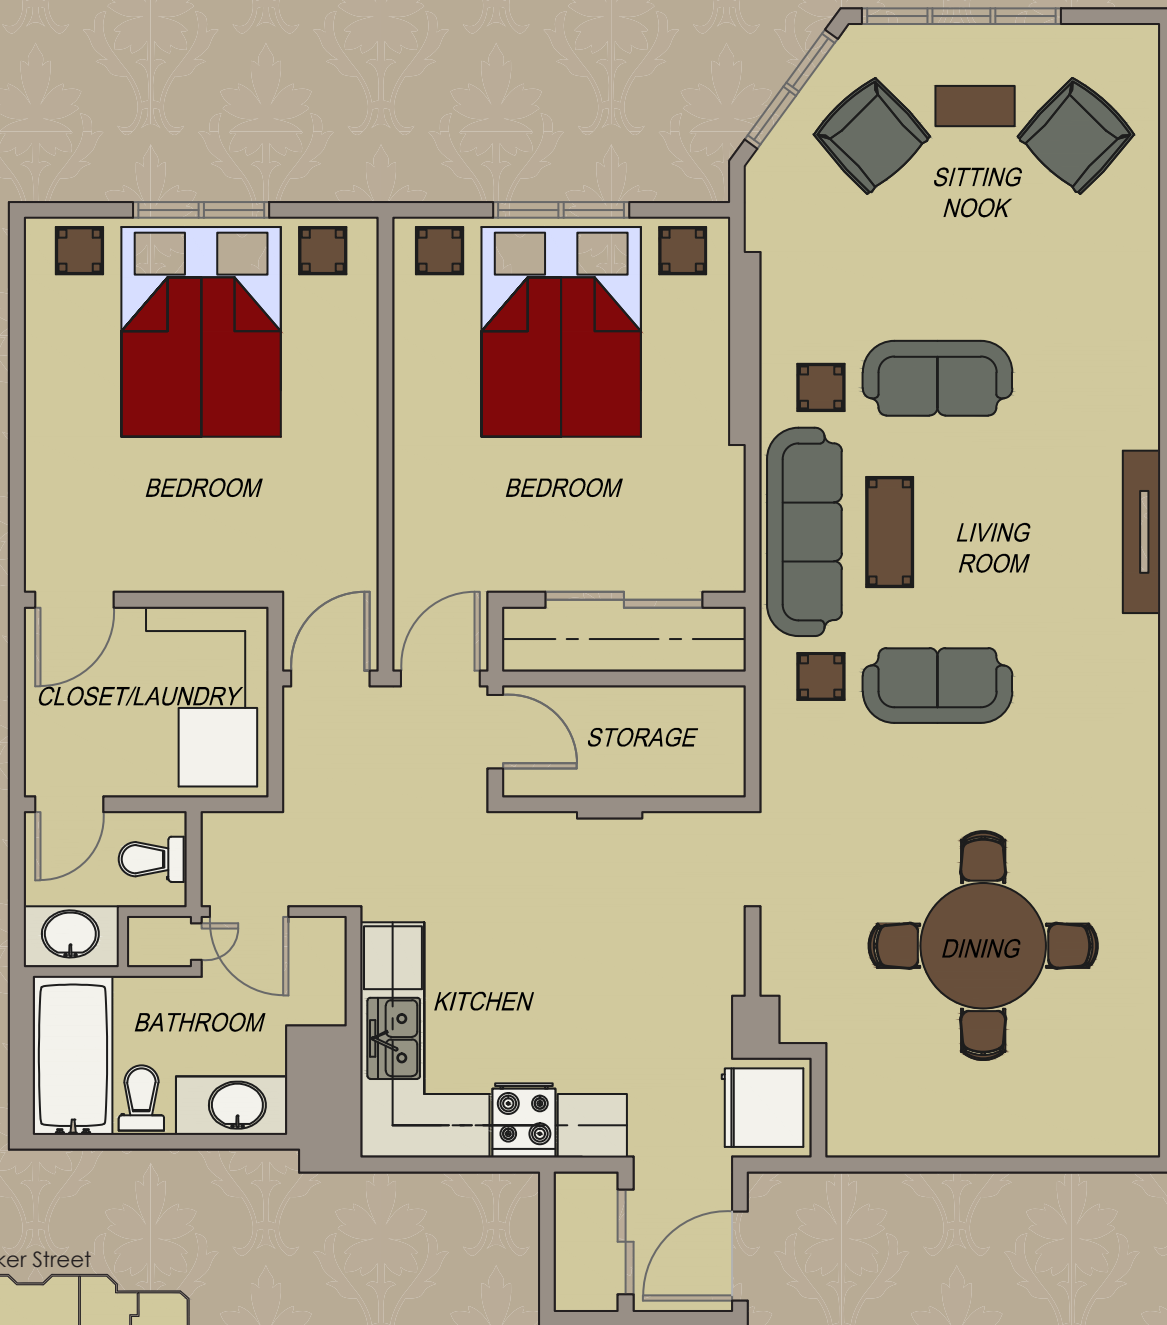

# THE DOUGLAS

Total Area: 1,157 sq. ft.  
2 Bedroom, 1 Bath

All areas and stated room dimensions are approximate. Actual living area may vary from the stated floor plan.

*Wyndamere Place*

[www.wyndamereplace.ca](http://www.wyndamereplace.ca)