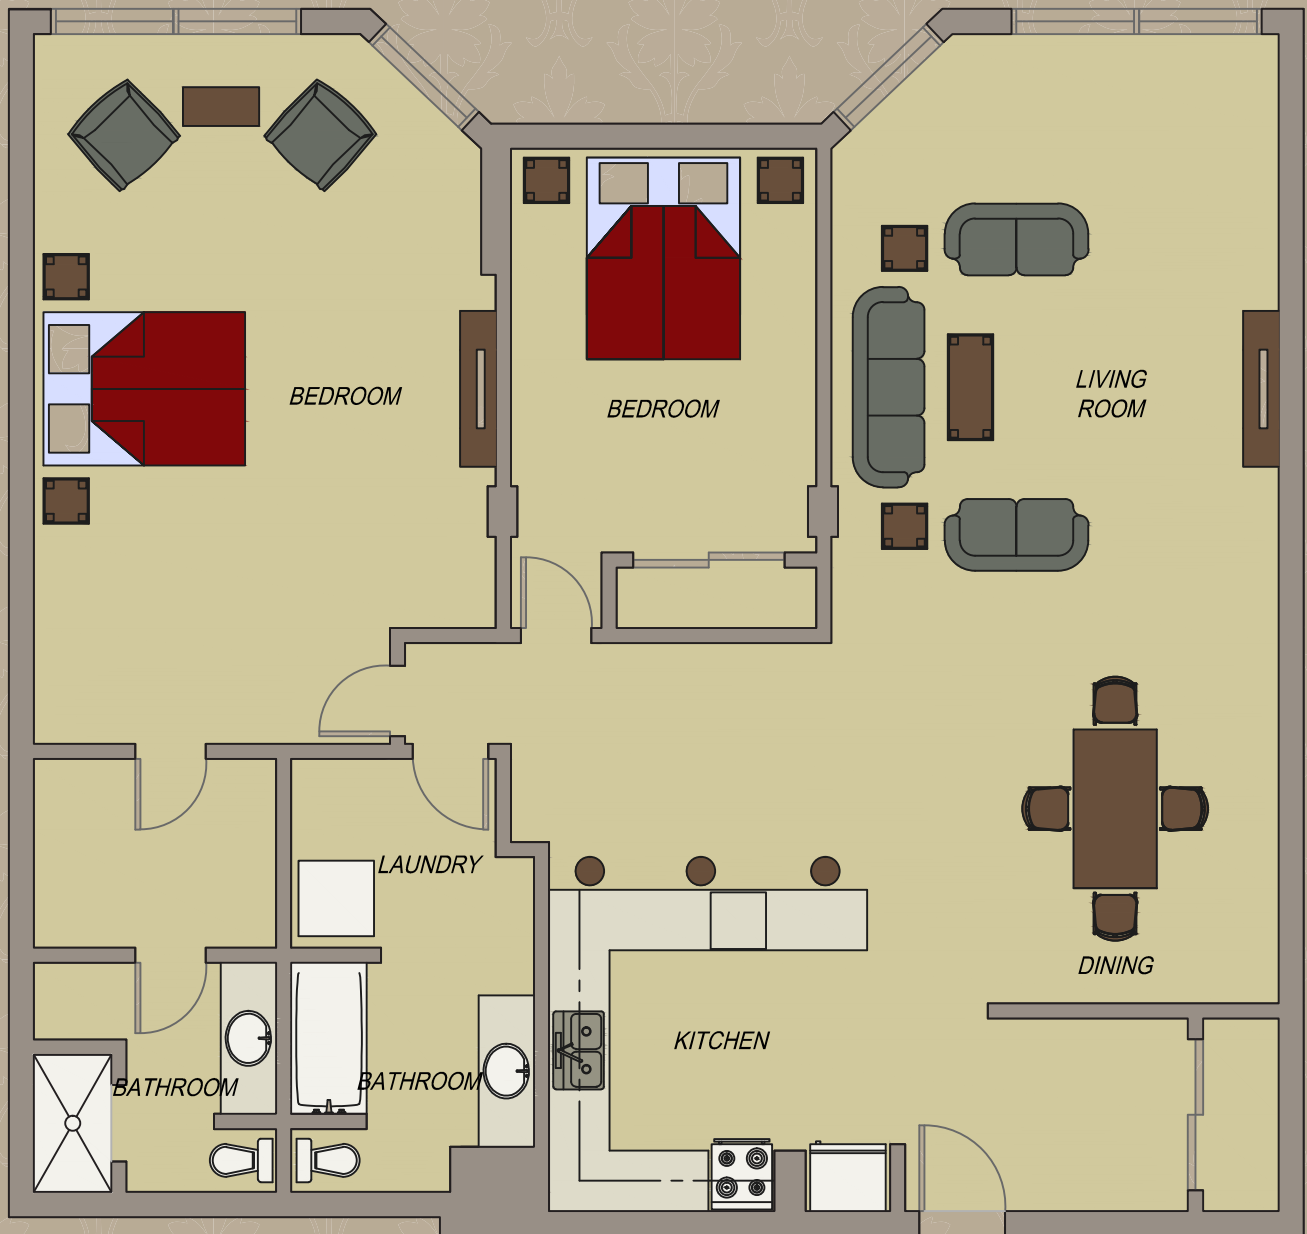

THE ESSEX

Total Area: 1,409 sq. ft.
2 Bedroom, 2 Bath

All areas and stated room dimensions are approximate. Actual living area may vary from the stated floor plan.

Wyndamere Place

www.wyndamereplace.ca