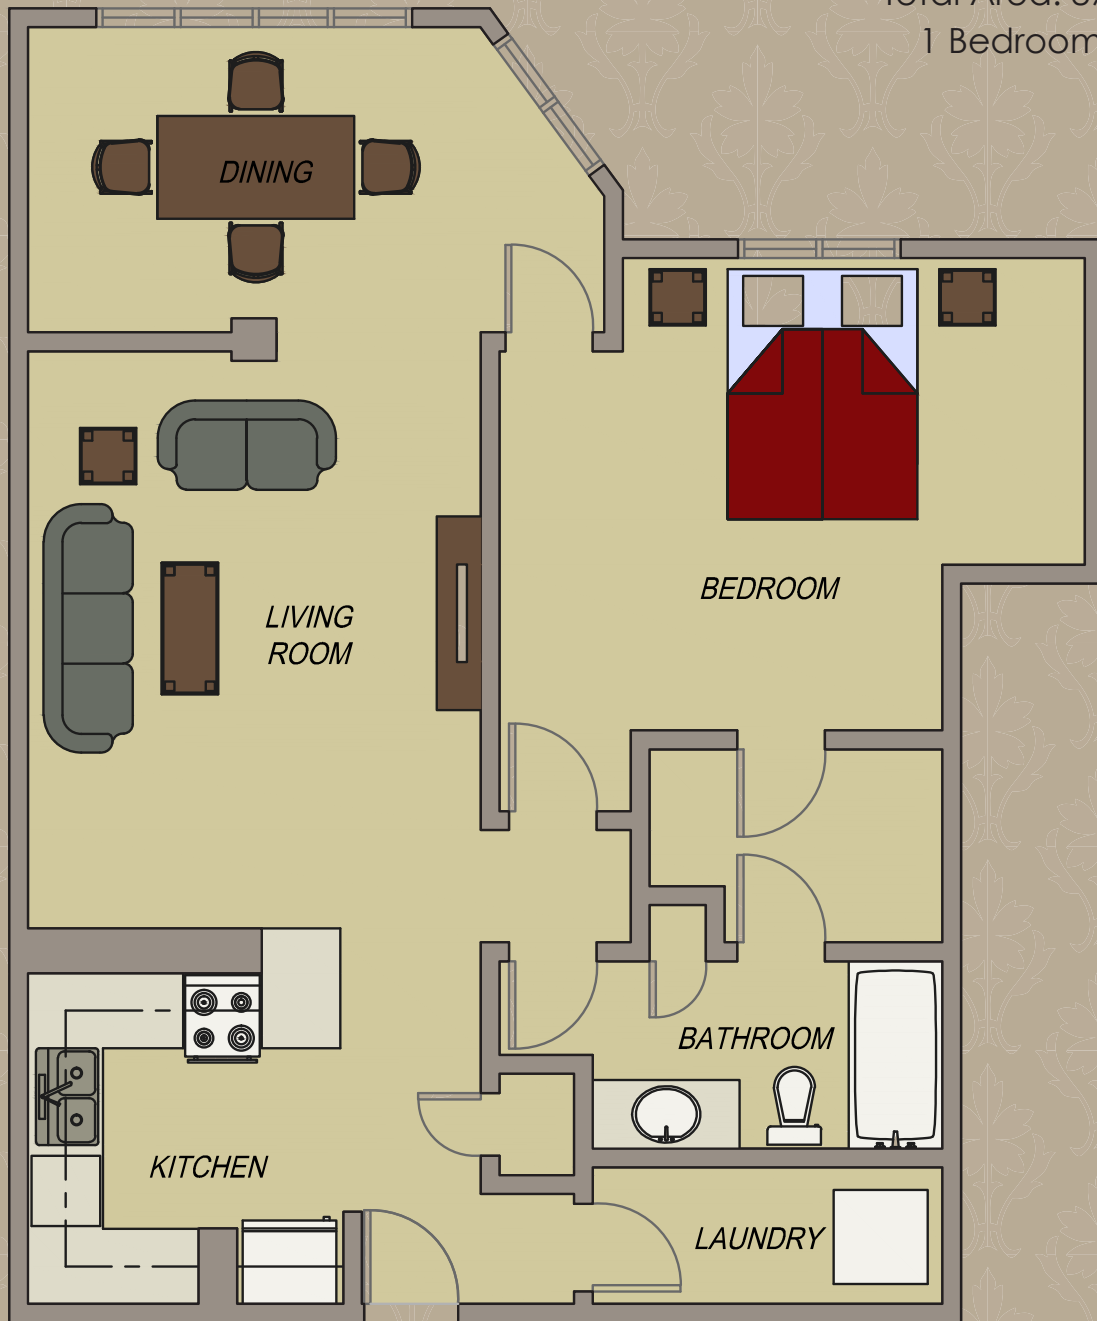

# THE OXFORD

Total Area: 870 sq. ft.  
1 Bedroom, 1 Bath

All areas and stated room dimensions are approximate. Actual living area may vary from the stated floor plan.

*Wyndamere Place*

[www.wyndamereplace.ca](http://www.wyndamereplace.ca)