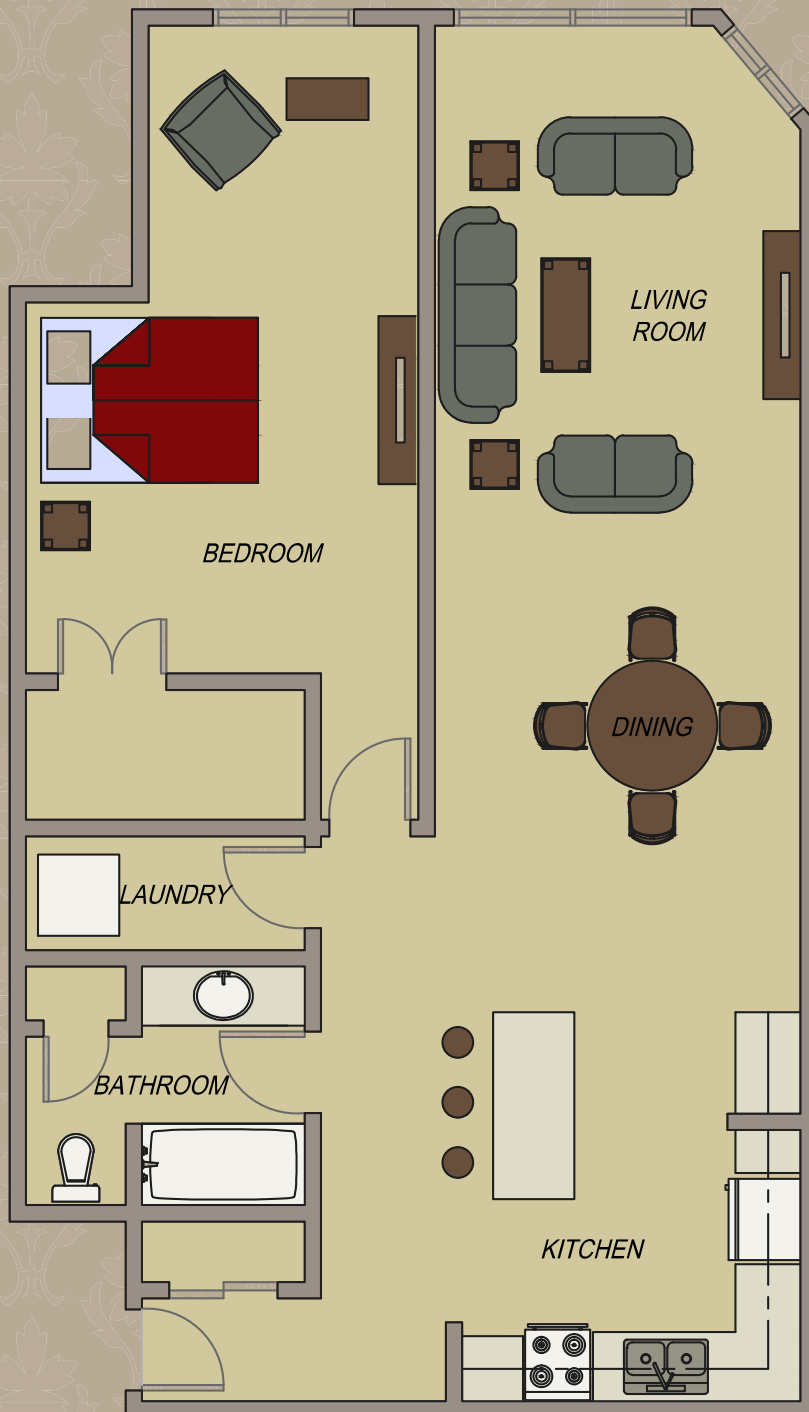

THE WELLINGTON

Total Area: 930 sq. ft.
1 Bedroom, 1 Bath

All areas and stated room dimensions are approximate. Actual living area may vary from the stated floor plan.

Wyndamere Place

www.wyndamereplace.ca